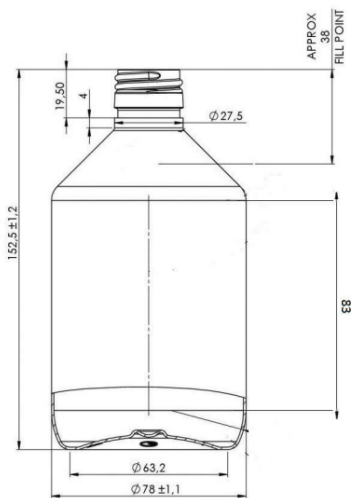

Veral 500

General info

Item no. (SKU):	LS1021232101
Family / Range:	Veral
Capacity:	500ml
Neck:	28 ROPP
Shape:	Round
Material:	PET
Weight:	35
Colour:	All colours available
Suggested label size:	
Country of origin:	Lithuania

Packaging info

Packed in boxes

Box dimensions (mm):	594 x 394 x 448
Quantity per box (pcs):	85
Boxes per pallet (pcs):	20
Quantity per pallet (pcs):	1700
Net weight (kg):	60
Gross weight (kg):	90
Pallet height (mm):	2400

Packed in PE bags on trays (Full pallet)

Tray dimensions (mm):	1200 x 800 x 50
Quantity per tray (pcs):	152
Quantity per PE bag (pcs):	76
PE bags per tray (pcs):	2
Trays per pallet (pcs):	14
Quantity per pallet (pcs):	2128
Net weight (kg):	75
Gross weight (kg):	92
Pallet height (mm):	2400